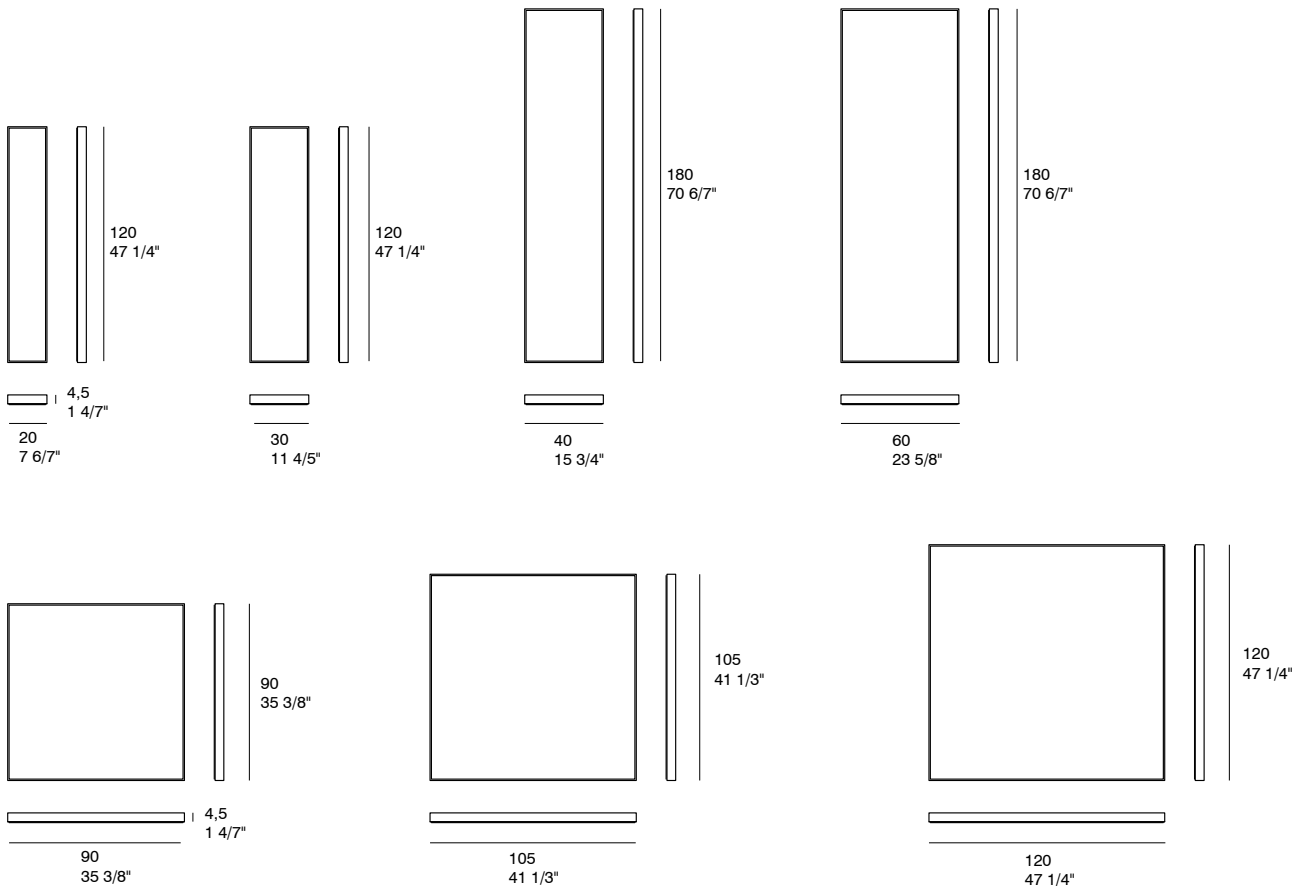

POLAR

by Cesc Senar

CUBRERRADIADOR
HEATER COVER

Polar es un cubrerradiador fijado a pared con sobre practicable que permite acceder al radiador. Realizado en MDF, se presenta en diferentes maderas y lacados.

Polar is a heater cover, it is hung on the wall and incorporates a lift top for an easy access to your heater system. It is made of MDF, available in different woods and lacquers.

DIMENSIONES. DIMENSIONS