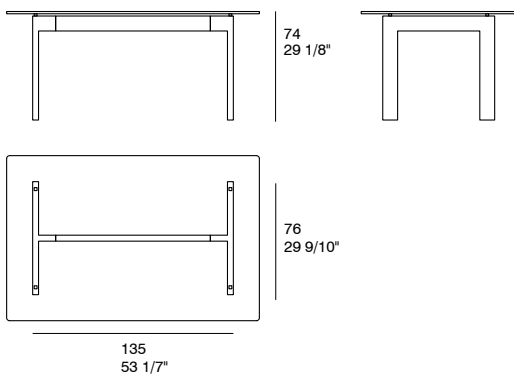

Table with a Chromium-plated or lacquered steel legs, central piece made of wood - finishes woods or lacquers - and glass top. Glass top is available in 10mm/15mm thick.

DIMENSIONES. DIMENSIONS

LARGO VIDRIO ACONSEJABLE
GLASS RECOMMENDABLE LENGTH
110-120-130-140

LARGO VIDRIO ACONSEJABLE
GLASS RECOMMENDABLE LENGTH
130-140-150-160

LARGO VIDRIO ACONSEJABLE
GLASS RECOMMENDABLE LENGTH
150-160-170-180

LARGO VIDRIO ACONSEJABLE
GLASS RECOMMENDABLE LENGTH
190-200-210-220-230