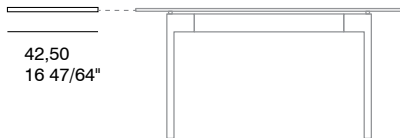

Extension panel with Chromium-plated structure and MDF central panel - finishes woods or lacquers.

For glass top tables between 10/15 in width.

DIMENSIONES. DIMENSIONS

ACABADOS. FINISHES

ESTRUCTURA. STRUCTURE