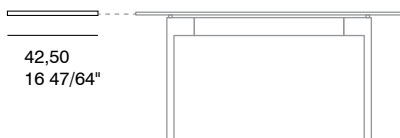

Extension panel with Chromium-plated structure and MDF central panel - finishes woods or lacquers.

For glass top tables between 10/15 in width.

DIMENSIONES. DIMENSIONS

ACABADOS. FINISHES

ESTRUCTURA. STRUCTURE