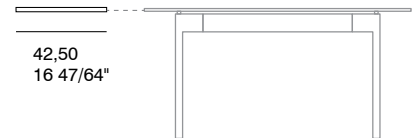

Extension panel with Chromium-plated structure and MDF central panel - finishes woods or lacquers.

For glass top tables between 10/15 in width.

DIMENSIONES. DIMENSIONS

ACABADOS. FINISHES

ESTRUCTURA. STRUCTURE