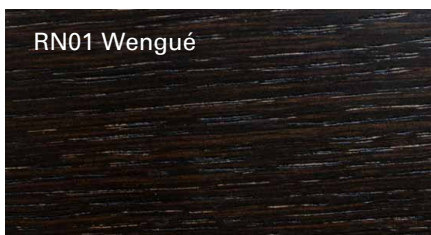

ACABADOS. FINISHES

MADERAS. WOODS.

ROBLE NATURE. OAK NATURE