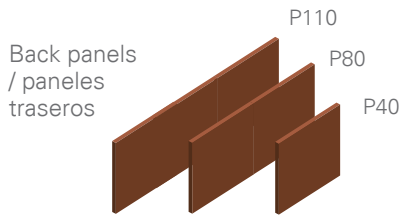

The main structure is made always with vertical pieces with different heights and trays of 3 different sizes. Once the main structure is selected then modules, cabinets, drawers and panels can be added.

The wooden or lacquered modules are: panels, open or close units, cabinets or drawers.

LIAC

COMPOSITIONS / COMPOSICIONES

Structure height / Altura estructura

40 cm
80 cm
120 cm
160 cm
200 cm

Shelves width / longitud bandejas

40 cm
80 cm
110 cm

Depth / profundidad

35 cm

** Metal structures and shelf finishes only 4 epoxy color finishes available:

** Únicamente 4 acabados de color epoxy para estructuras y bandejas metálicas:

06 BLACK. NEGRO
12 COCONUT WHITE. BLANCO COCO
13 FOSSIL. FÓSIL
14 ATLANTIC BLUE. AZUL ATLÁNTICO

OPTIONAL / OPCIONAL:
Side panel - panel lateral

Open units / módulos abiertos

Closed units / módulos abatibles

Single cabinets / módulos con puertas

Double cabinets / módulos doble altura con puertas

Shelf & drawer / estante y cajón