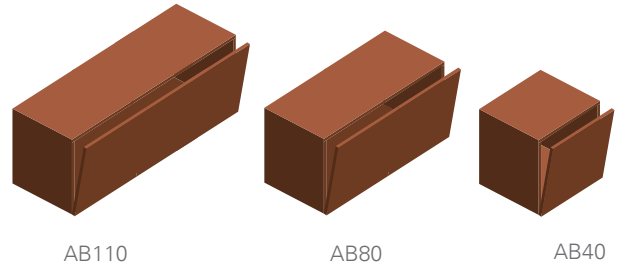

The main structure is made always with vertical pieces with different heights and trays of 3 different sizes. Once the main structure is selected then modules, cabinets, drawers and panels can be added.

The wooden or lacquered modules are: panels, open or close units, cabinets or drawers.

LIAC

COMPOSITIONS / COMPOSICIONES

Structure height / Altura estructura

40 cm
80 cm
120 cm
160 cm
200 cm

Shelves width / longitud bandejas

40 cm
80 cm
110 cm

Depth / profundidad

35 cm

** Metal structures and shelf finishes only 4 epoxy color finishes available:

** Únicamente 4 acabados de color epoxy para estructuras y bandejas metálicas:

06 BLACK. NEGRO
12 COCONUT WHITE. BLANCO COCO
13 FOSSIL. FÓSIL
14 ATLANTIC BLUE. AZUL ATLÁNTICO

OPTIONAL / OPCIONAL:
Side panel - panel lateral

Open units / módulos abiertos

Closed units / módulos abatibles

Single cabinets / módulos con puertas

Double cabinets / módulos doble altura con puertas

Shelf & drawer / estante y cajón