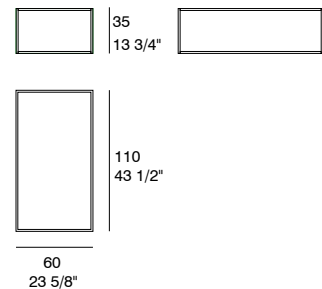

DIMENSIONES. DIMENSIONS

CUBIC

by Cesc Senar

MESAS DE CENTRO - REVISTERO
COFFEE TABLES - MAGAZINE RACK

Cubic revistero
Cubic Magazine rack

Mesa de centro formada por estructura de acero lacada o cromada, sobre y revistero de cristal, vidrio lacado o realizado en MDF o chapado en roble.

Se presenta en diferentes maderas y lacados.

Diferentes combinaciones de sobre y revistero: cristal-cristal, cristal-lacobel, cristal-madera, lacobel-lacobel.

Coffee table with a lacquered or chromium-plated steel structure, upper top and magazine rack/ lower top available in glass, stained glass or made of MDF or veneered.

Available in different woods and lacquers.

Different combinations between tops and magazine racks: glass-glass, glass-lacquered glass, glass-wood, lacquered glass- lacquered glass.

DIMENSIONES. DIMENSIONS