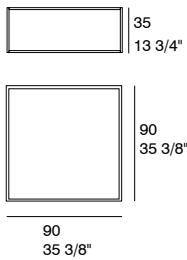

DIMENSIONES. DIMENSIONS

CUBIC

by Cesc Senar

MESAS DE CENTRO - REVISTERO
COFFEE TABLES - MAGAZINE RACK

Cubic revistero
Cubic Magazine rack

Mesa de centro formada por estructura de acero lacada o cromada, sobre y revistero de cristal, vidrio lacado o realizado en MDF o chapado en roble.

Se presenta en diferentes maderas y lacados.

Diferentes combinaciones de sobre y revistero: cristal-cristal, cristal-lacobel, cristal-madera, lacobel-lacobel.

Coffee table with a lacquered or chromium-plated steel structure, upper top and magazine rack/ lower top available in glass, stained glass or made of MDF or veneered.

Available in different woods and lacquers.

Different combinations between tops and magazine racks: glass-glass, glass-lacquered glass, glass-wood, lacquered glass- lacquered glass.

DIMENSIONES. DIMENSIONS