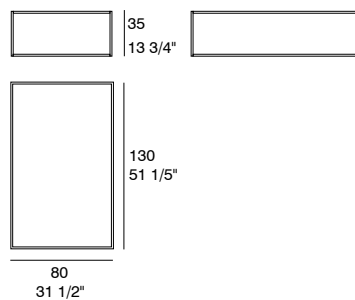

DIMENSIONES. DIMENSIONS

CUBIC

by Cesc Senar

MESAS DE CENTRO - REVISTERO
COFFEE TABLES - MAGAZINE RACK

Cubic revistero
Cubic Magazine rack

Mesa de centro formada por estructura de acero lacada o cromada, sobre y revistero de cristal, vidrio lacado o realizado en MDF o chapado en roble.

Se presenta en diferentes maderas y lacados.

Diferentes combinaciones de sobre y revistero: cristal-cristal, cristal-lacobel, cristal-madera, lacobel-lacobel.

Coffee table with a lacquered or chromium-plated steel structure, upper top and magazine rack/ lower top available in glass, stained glass or made of MDF or veneered.

Available in different woods and lacquers.

Different combinations between tops and magazine racks: glass-glass, glass-lacquered glass, glass-wood, lacquered glass- lacquered glass.

DIMENSIONES. DIMENSIONS

Side table with a lacquered or chromium-plated steel structure, glass top, laquered glass or top made of MDF or veneered.

Finishes top are available in different woods and lacquers.

DIMENSIONES. DIMENSIONS