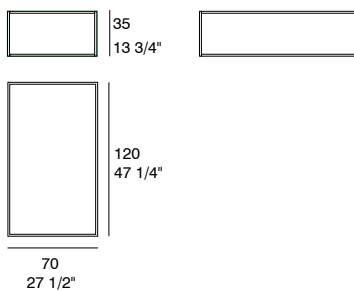

DIMENSIONES. DIMENSIONS

CUBIC

by Cesc Senar

MESAS DE CENTRO - REVISTERO
COFFEE TABLES - MAGAZINE RACK

Cubic revistero
Cubic Magazine rack

Mesa de centro formada por estructura de acero lacada o cromada, sobre y revistero de cristal, vidrio lacado o realizado en MDF o chapado en roble.

Se presenta en diferentes maderas y lacados.

Diferentes combinaciones de sobre y revistero: cristal-cristal, cristal-lacobel, cristal-madera, lacobel-lacobel.

Coffee table with a lacquered or chromium-plated steel structure, upper top and magazine rack/ lower top available in glass, stained glass or made of MDF or veneered.

Available in different woods and lacquers.

Different combinations between tops and magazine racks: glass-glass, glass-lacquered glass, glass-wood, lacquered glass- lacquered glass.

DIMENSIONES. DIMENSIONS

Side table with a lacquered or chromium-plated steel structure, glass top, laquered glass or top made of MDF or veneered.

Finishes top are available in different woods and lacquers.

DIMENSIONES. DIMENSIONS